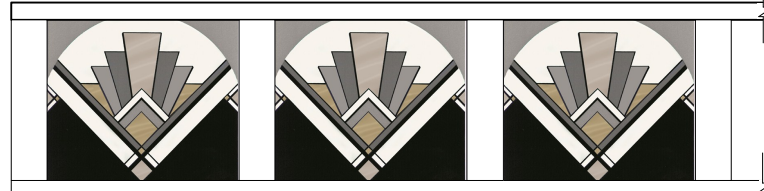

Facing Detail: Printed or Painted design with 3/4" x 9" vertical trim and 1x4 horizontal baseboard trim

Producing Organization
Northfield Schools

Production Title
2015 Rock N Roll Revival

Designer
Brian Bjorklund